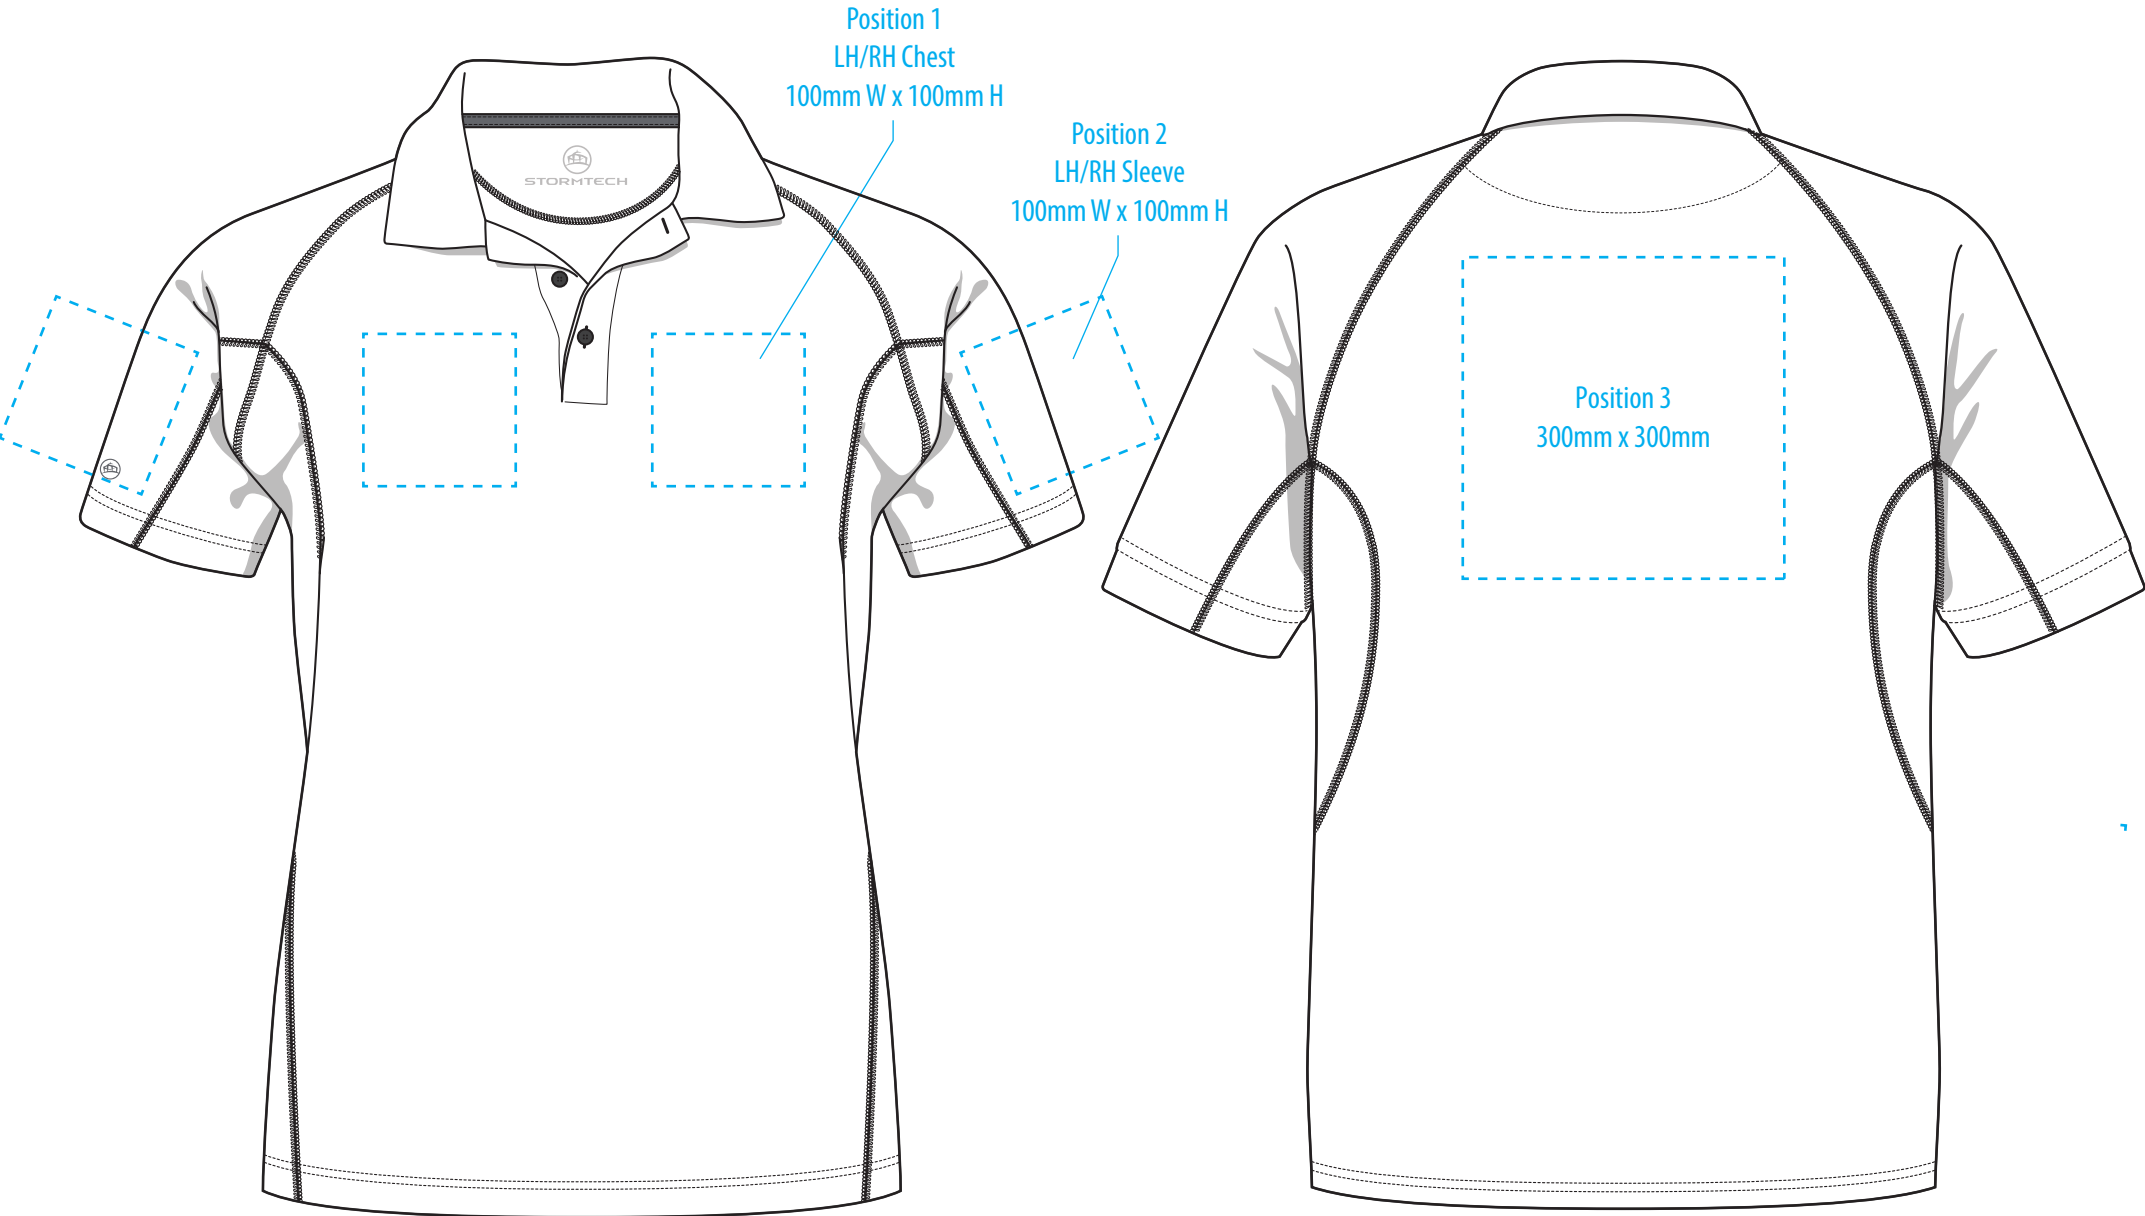

CSP-3

Position 1  
LH/RH Chest  
100mm W x 100mm H

Position 2  
LH/RH Sleeve  
100mm W x 100mm H

Position 3  
300mm x 300mm

FRONT

BACK

--- Print / Transfer

# CSP-3

--- Embroidery

CSP-3

FRONT

BACK