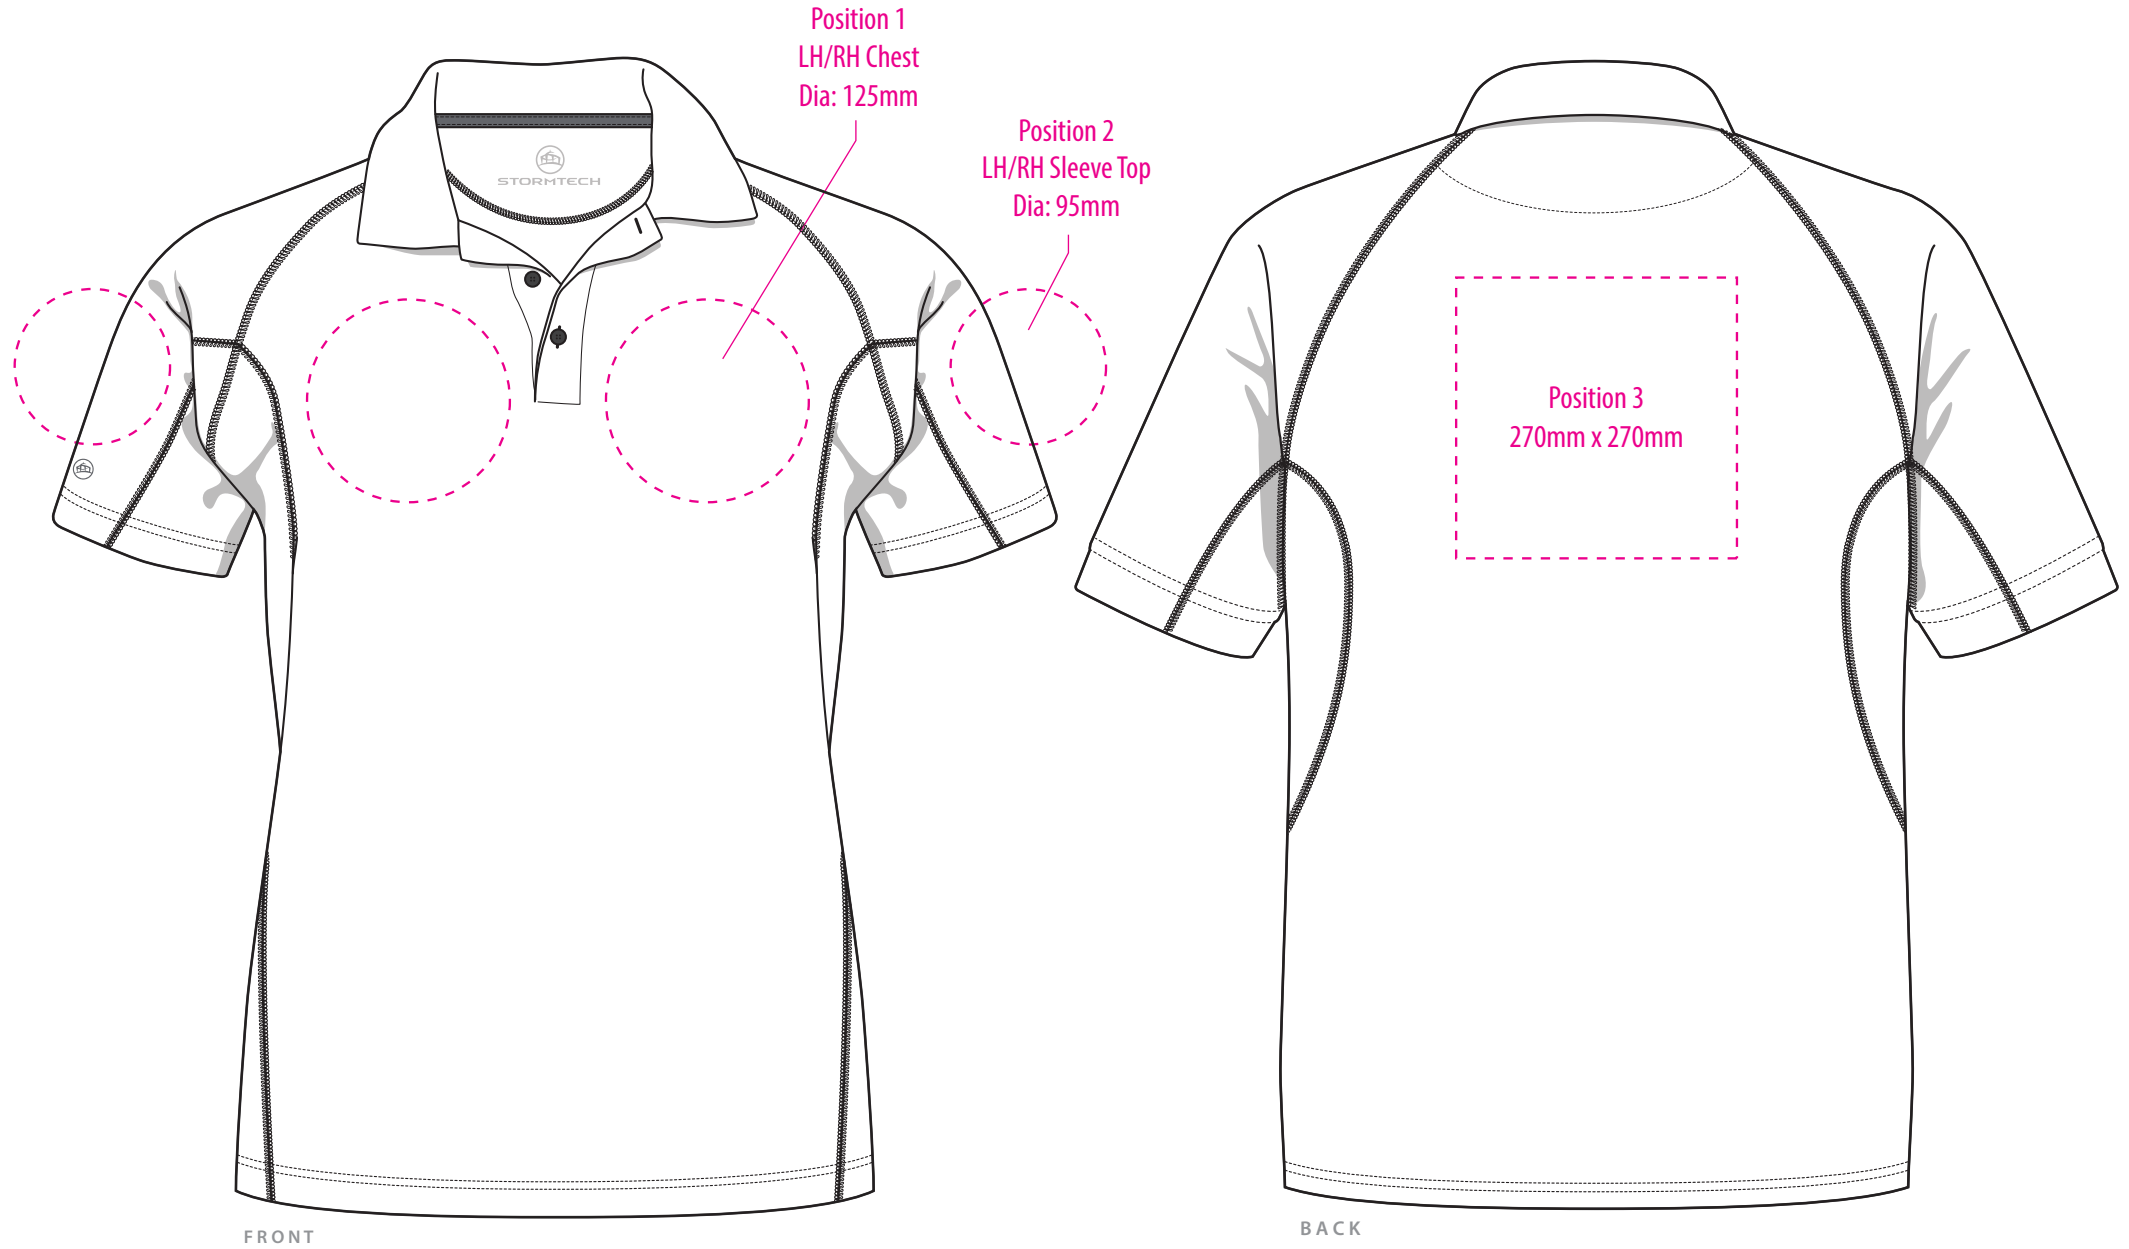

CSP-3

Position 1  
LH/RH Chest  
100mm W x 100mm H

Position 2  
LH/RH Sleeve  
100mm W x 100mm H

Position 3  
300mm x 300mm

FRONT

BACK

--- Print / Transfer

# CSP-3

--- Embroidery

CSP-3

FRONT

BACK